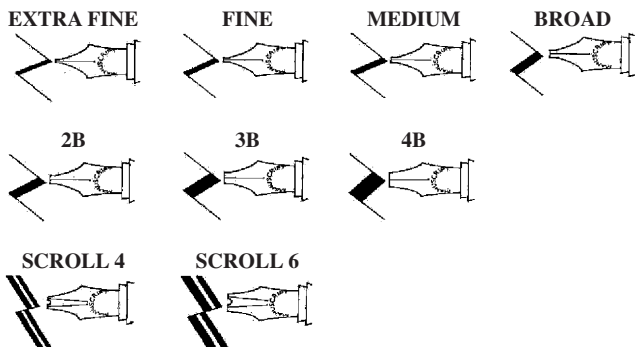

CARTRIDGE PEN NIB SECTIONS

ORDER FORM

Classic/Standard		PRICE	Dodec	
R/Hand	L/Hand		R/Hand	L/Hand
Ex. Fine	☐	£2.99	Ex. Fine	☐
Fine	☐	£2.99	Fine	☐
Medium	☐	£2.99	Medium	☐
Broad	☐	£2.99	Broad	☐
2B	☐	£2.99	2B	☐
3B	☐	£2.99	3B	☐
4B	☐	£2.99	4B	☐
Scroll 4	☐	£3.49	Scroll 4	☐
Scroll 6	☐	£3.49	Scroll 6	☐
Calligrapher's Rule		£1.49		
Calligraphy Manual		£2.99		
Ink Converter		£1.25		

NIB SECTIONS

Please note that we have 2 different styles of pen, which use the same nibs but different sections.

There is our Classic Pen, previously called our Standard pen, which has a metal clip and which uses either our Classic Section or our Standard Section. These two sections are interchangeable and will assemble into all models of our Classic and Standard Pens.

There is also our Dodec Pen, which is 12 sided and has a plastic clip, which uses our Dodec Section.

Please check the length of your section against the diagram to ensure that you order the correct section. Further information on our Pen Models and Sections can be found on our website:

www.calligraphy.co.uk