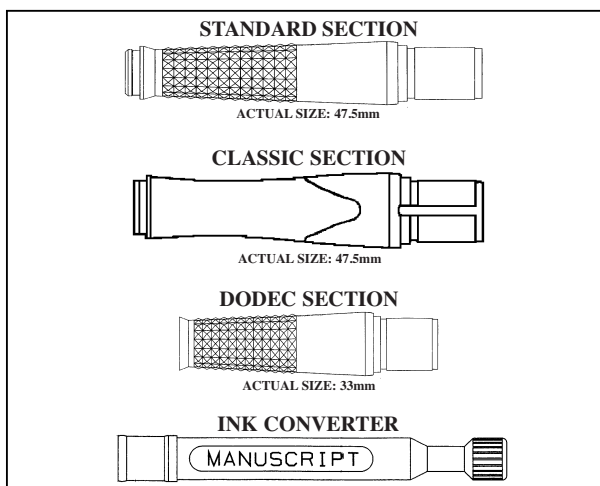

Postage & Packing

Please add the correct P&P cost to your Sub -Total and advise us if the delivery address is different to the address below.

Nib Exchange

☐ I wish to exchange the enclosed nib sections for Left Handed versions free of charge. I understand that a charge for postage & packing will still apply.

Payment Method

Cheques, made payable to Manuscript Pen Company Ltd, are only acceptable in £ sterling from UK residents. All other payments should be made by Debit/Credit card. Please complete the form below or telephone us on **+44 (0)1746 861236**

Manuscript Pen Company

Highley, Nr Bridgnorth, Shropshire, WV16 6NN, England

Tel: +44(0) 1746 861236 Fax: +44(0) 1746 862737

Email: manuscript@calligraphy.co.uk www.calligraphy.co.uk

Name: _____

Tel: _____

Address where card is registered: _____

Post Code: _____

Sub-Total	____	MASTERCARD ☐	VISA ☐	MAESTRO ☐
UK P&P (+£1.50)	____	Valid from ____	Expiry Date ____	
Europe P&P (+£2.00)	____	Card Security No. ____	Maestro Issue No. ____	
Rest of World P&P (+£3.00)	____	CARD No.	____	
TOTAL	____	____